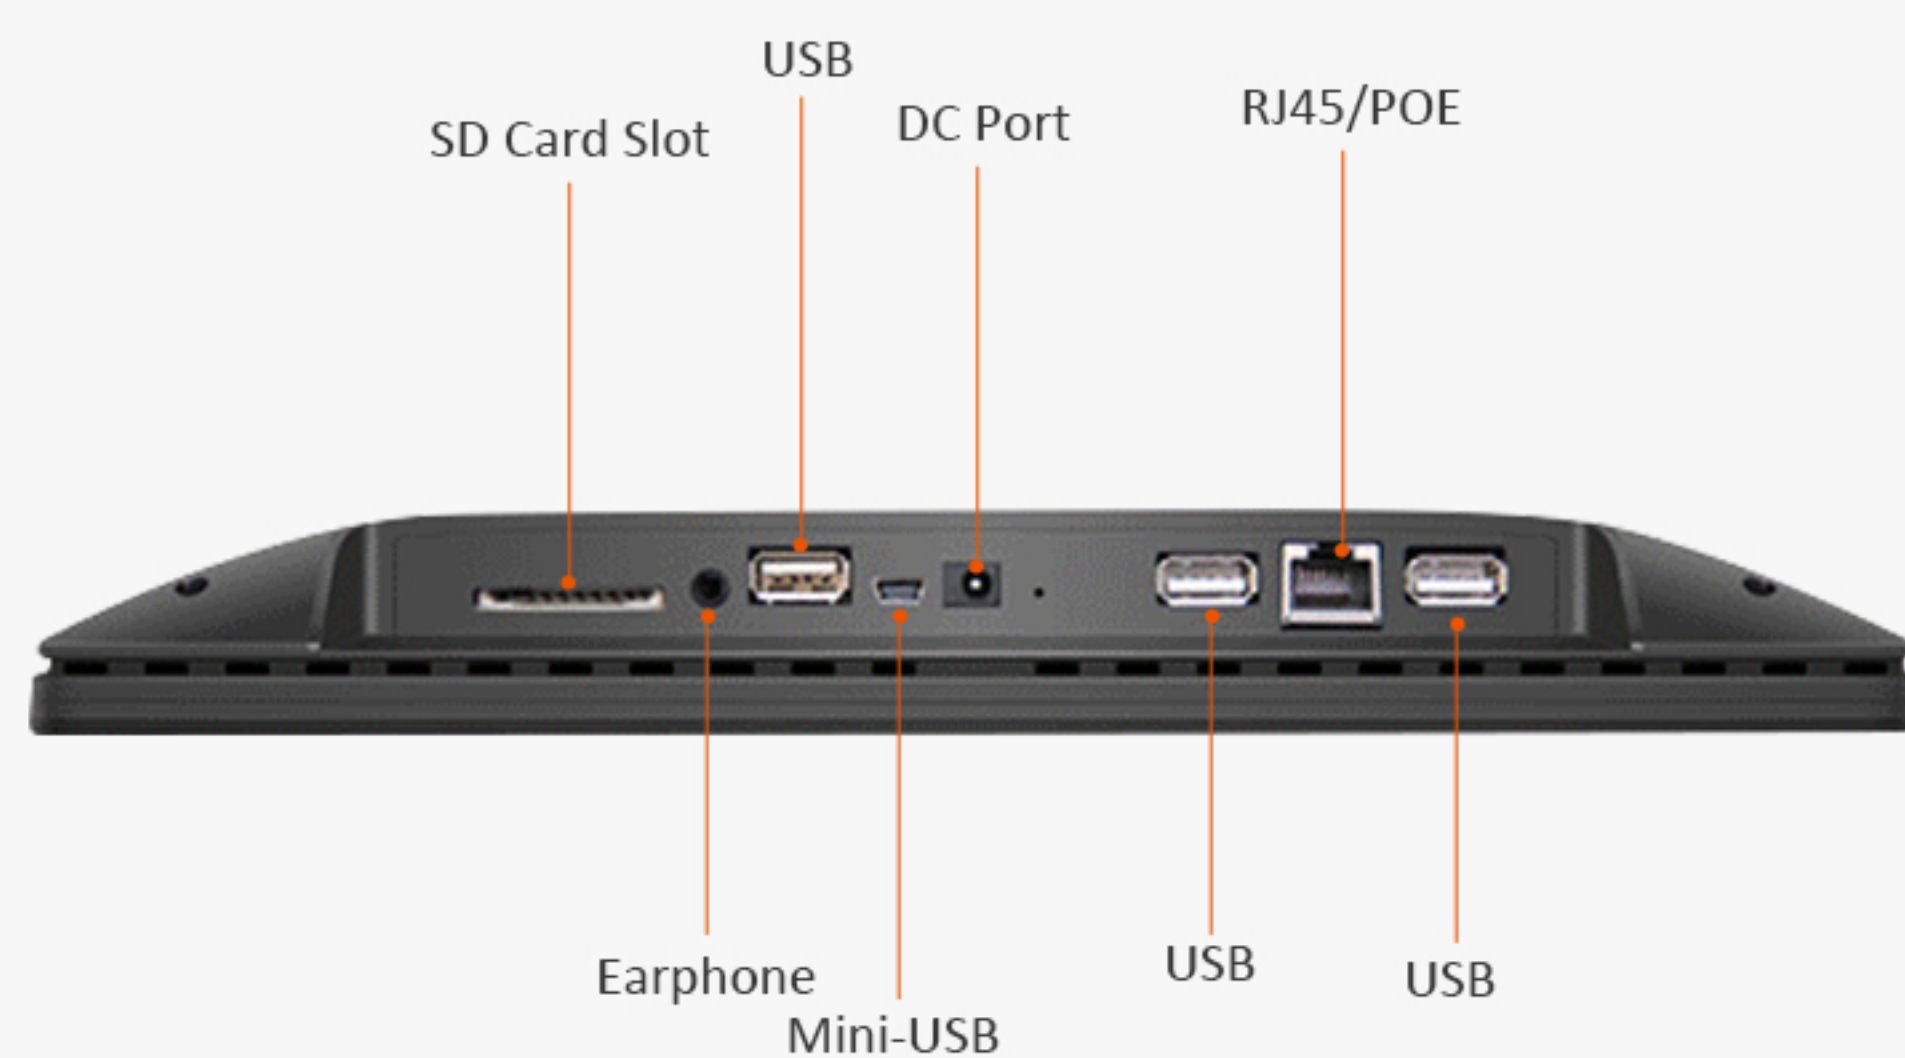

# NB101 Series 10.1 Inch IPS Android POE Tablet PC

Ultra Plane Design, Plastic Case

White Case

Black Case

Bluetooth

Wifi

Camera

RJ45/POE

## Standard Installation:

Desktop

Wall Mount

## Capacitive Multi-touch, IPS LCD Panel

Touch media display