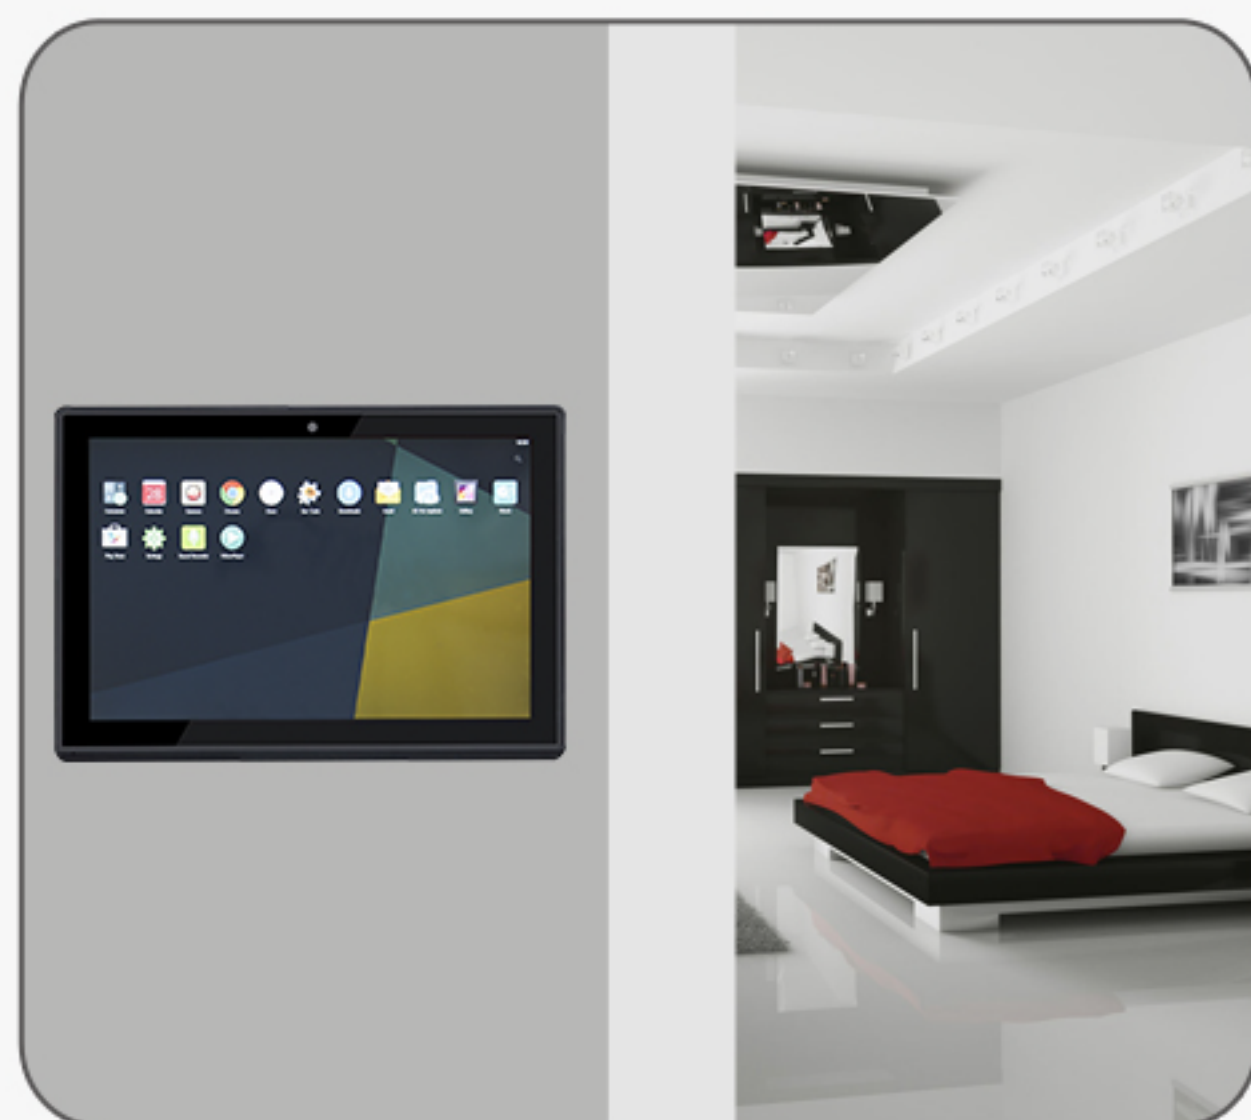

# NB101 Series 10.1 Inch IPS Android POE Tablet PC

Ultra Plane Design, Plastic Case

White Case

Black Case

Bluetooth

Wifi

Camera

RJ45/POE

## Standard Installation:

Desktop

Wall Mount

## Capacitive Multi-touch, IPS LCD Panel

## Various Application:

Clothing store

Robot display

Advertising display

Smart home

Auto system machine

DIY PDS machine

Security system